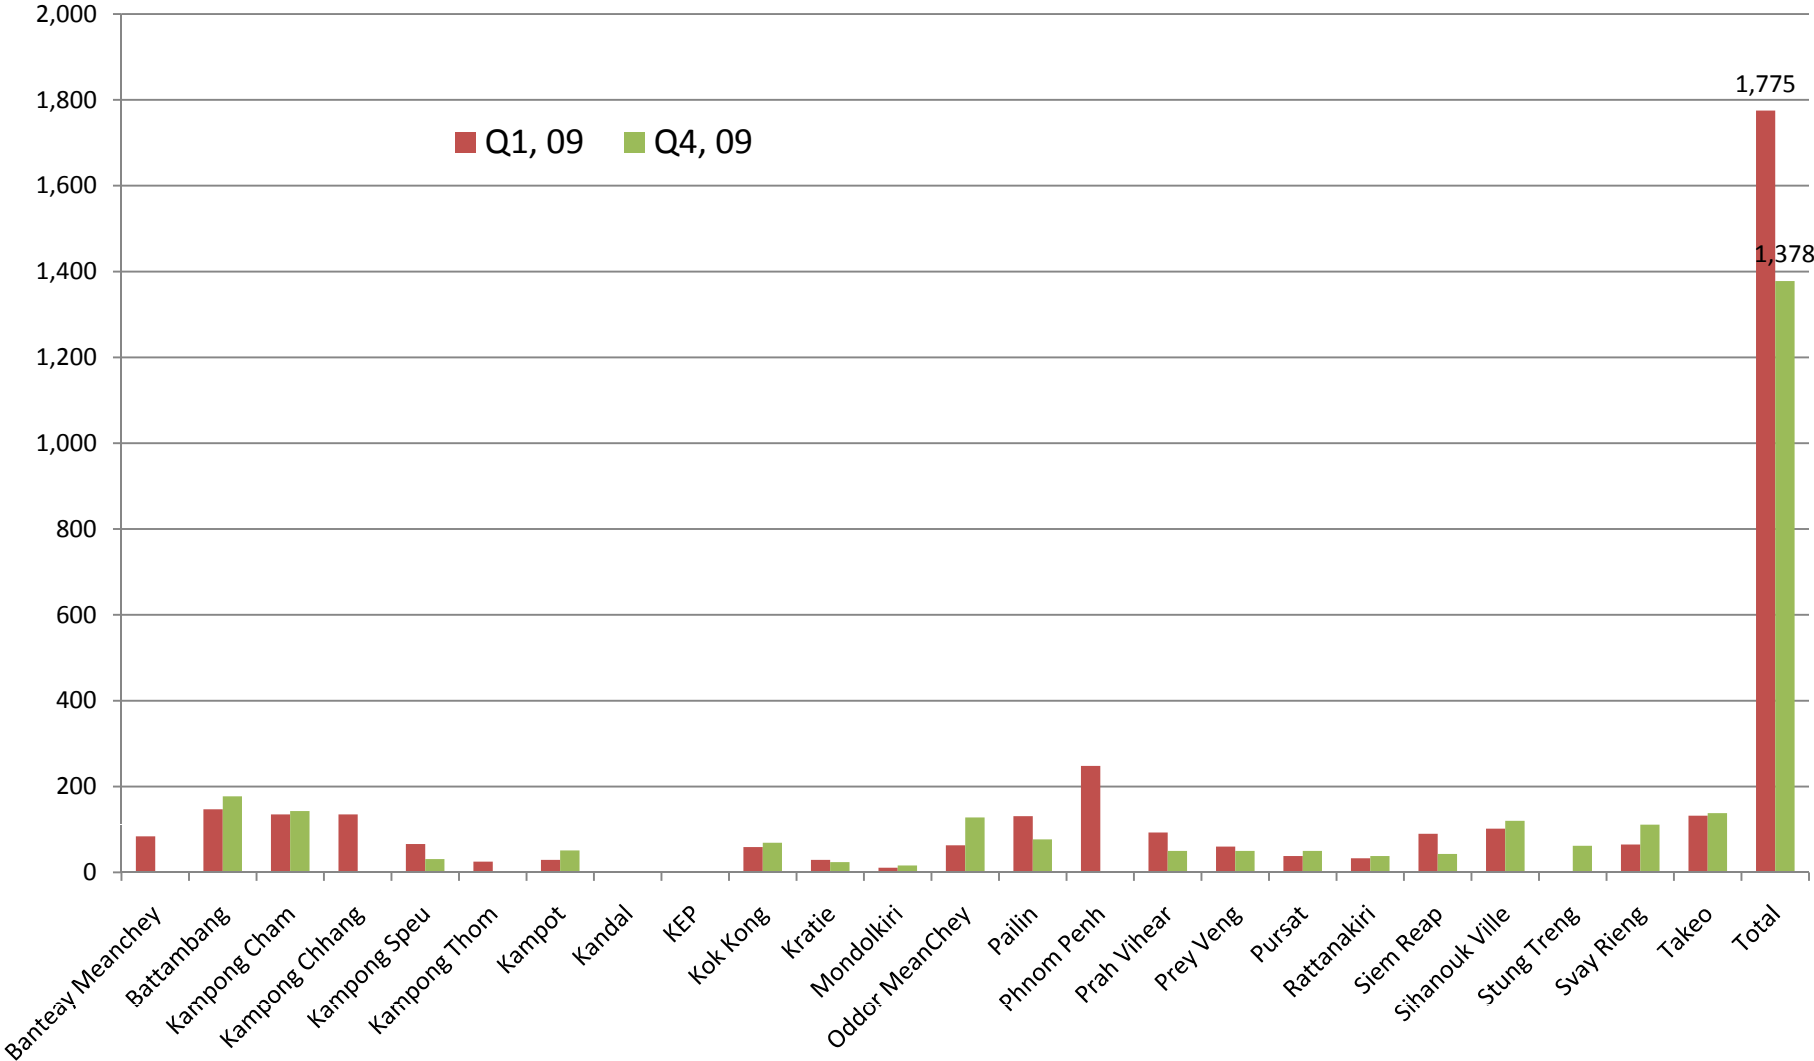

Data of Entertainment Workers in Cambodia, Q4/2009 (NCHADS)

No.	Provinces-Cities	Brothel-Based (A)		Non Brothel-Based (by category)										Total NBB/prov. B=(a+b+c+d+e)		Total EWs per Province (A+B)		MSM	NGOs/ Partner	Donor	Funding Sources	
				Promotion Girls (a)		Karaoke (b)		Massage par. (c)		Freelance (d)		Restaurants/Bars/Bee r Gardens (e)										
		Place	Workers	Place	Worker	Place	Worker	Place	Worker	Place	Worker	Place	Worker	Places	Workers	Places	Workers					
1	Banteay Meanchey	0	0	3	29	31	678	15	84	23	133	54	507	126	1,431	126	1,431	1,714	PFD, MHSS	FHI	USAID	
2	Battambang	22	177	3	111	50	1,141	4	51	2	21	90	730	149	2,054	171	2,231	2,701	CWPD, MHSS	FHI, KHANA		
3	Kampong Cham	34	143	2	21	49	455	1	97	0	0	8	109	60	682	94	825	NA	PSAD	FHI	USAID	
4	Kampong Chhang	0	0	2	45	17	175	2	10	13	43	23	78	57	351	57	351	1,034	CWPD	FHI	USAID	
5	Kampong Speu	9	31	2	12	41	288	0	0	0	0	7	59	50	359	59	390	NA	CWPD, NAPA	FHI	USAID	
6	Kampong Thom	0	0	2	10	26	222	1	5	18	219	13	112	60	568	60	568	589	CWPD, MODE	PSI, KHANA		
7	Kampot	8	51	5	75	16	145	5	12	21	129	0	0	47	361	55	412	NA	CWPD		GF-R7	
8	Kandal	0	0	0	0	12	400	3	11	10	56	54	706	79	1,173	79	1,173	1,170	CWPD	FHI	USAID	
9	KEP			0	0	1	8	1	4	0	0	0	0	2	12	2	12	NA	None			
10	Kok Kong	9	69	2	8	40	219	3	11	0	0	28	204	73	442	82	511	NA	AFESIP, CARE			
11	Kratie	10	24	4	38	17	90	0	0	0	0	0	0	21	128	31	152	NA	CWPD		GF-R7	
12	Mondolkiri	6	16	0	0	8	83	1	3	0	0	3	15	12	101	18	117	NA	RHAC	RHAC	GFATM	
13	Oddor MeanChey	19	128	0	0	17	131	0	0	0	0	4	15	21	146	40	274	NA	None			
14	Pailin	13	77	0	0	4	15	2	8	0	0	8	110	14	133	27	210	228	CWPD, MHSS	FHI	USAID, GF-R7	
15	Phnom Penh	0	0	11	5,785	161	5,624	247	2,485	90	1,157	391	6,831	900	21,882	900	21,882	5,021	CWPD, KWCD, RHAC, PSF, CARA M, WOMEN, KHE MARA, MEC, SIT, USG,	FHI, KHANA, RHAC, PSF, PSI	GFATM	
16	Prah Vihear	12	50	3	7	71	186	1	4	13	25	77	167	165	389	177	439	NA	CWPD		GF-R7	
17	Preah Sihanouk	24	120	3	41	55	724	4	57	0	0	11	210	73	1,032	97	1,152	560	RHAC/CUD/ KWCD	RHAC/PACT/ KHANA	USAID, GF	
18	Prey Veng	12	50	0	0	46	213	0	0	0	0	0	0	46	213	58	263	NA	CCASVA/MHSS	KHANA/PSI	GFATM/EC	
19	Pursat	8	50	3	26	7	71	2	9	19	61	19	85	50	252	58	302	788	PFD	FHI	USAID	
20	Rattanakiri	8	38	0	0	19	169	2	11	0	0	3	15	24	195	32	233	NA	None			
21	Siem Reap	12	43	4	121	33	1,292	24	714	3	48	34	674	98	2,849	110	2,892	820	CWPD, MHC, RHAC, AFESIP	FHI, KHANA, RHAC, AFESIP	USAID, GF, Spain	
22	Stung Treng	25	62	2	9	18	68	0	0	0	0	0	0	20	77	45	139	NA	CWPD		GF-R7	
23	Svay Rieng	20	111	0	0	22	140	0	0	0	0	0	0	22	140	42	251	NA	RHAC	RHAC	GFATM	
24	Takeo	23	138	2	0	46	216	4	16	0	0	27	133	79	365	102	503	NA	CWPD	CWPD	GFATM-R7	
Total Brothel-based:		274	1,378	53	6,338	807	12,753	322	3,592	212	1,892	854	10,760			2,522	36,713	14,625				
		Total Non-Brothel-based:												2,248	35,335	Total EWs IN CAMBODIA		Total MSM				

Number of **Brothel-based Worker** by Province, Cambodia