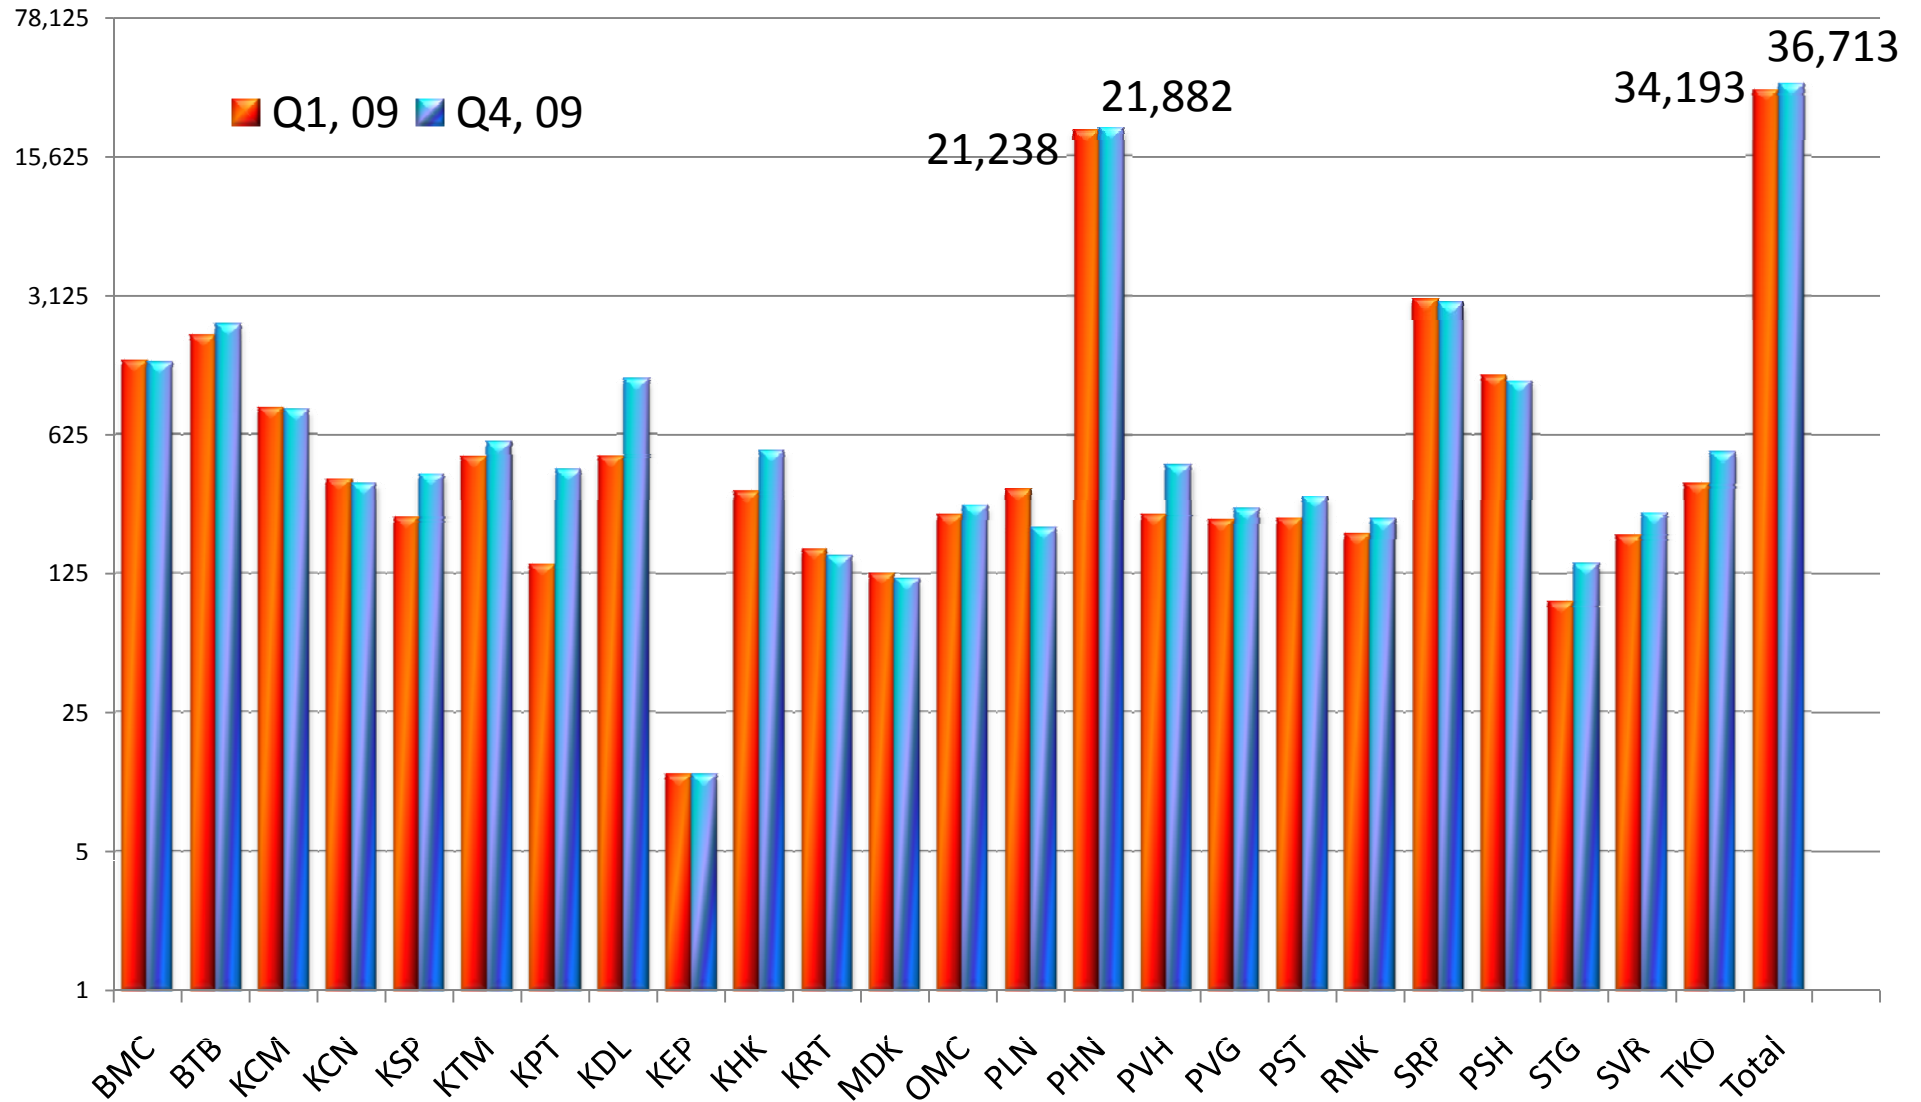

Number of Entertainment Workers by Province, Cambodia

Note: Chart showed in Log5