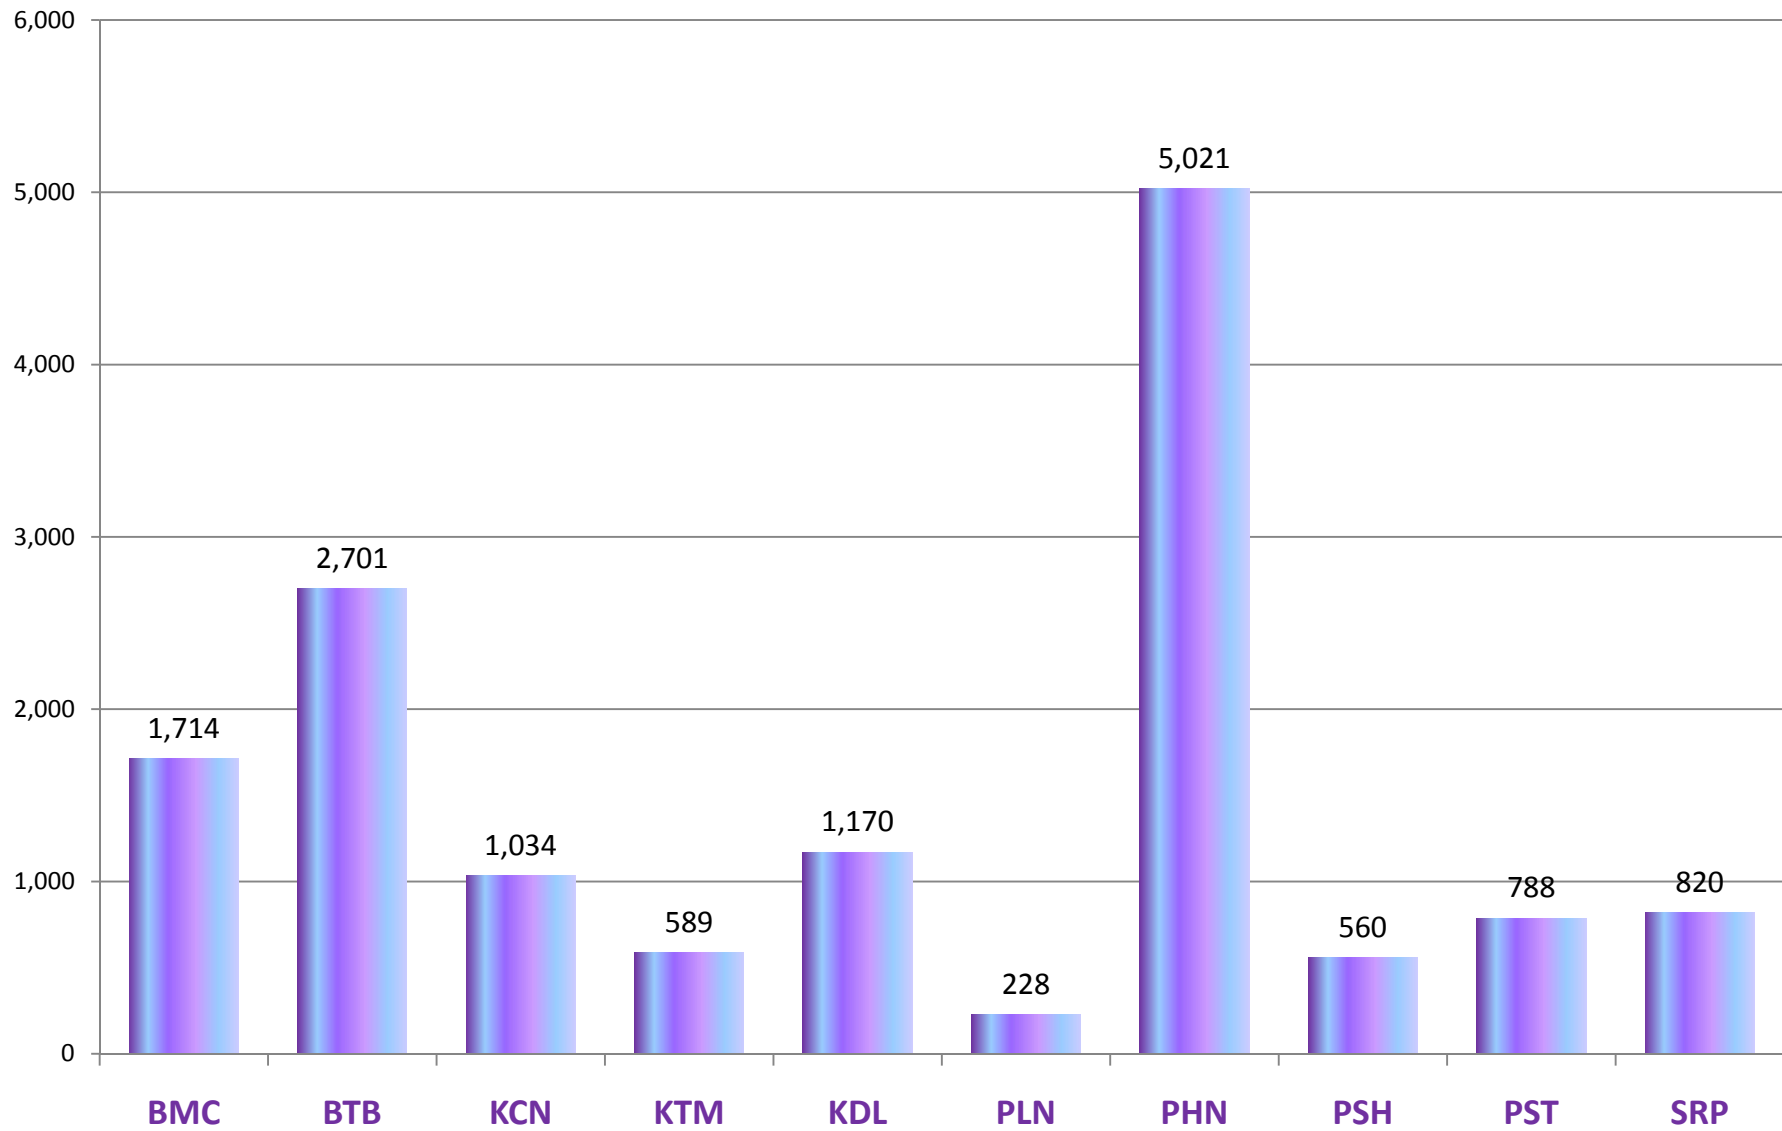

Reported Number of **MSM** by Provinces, Cambodia (Total: 14, 625)

Note: Data from other province are not available