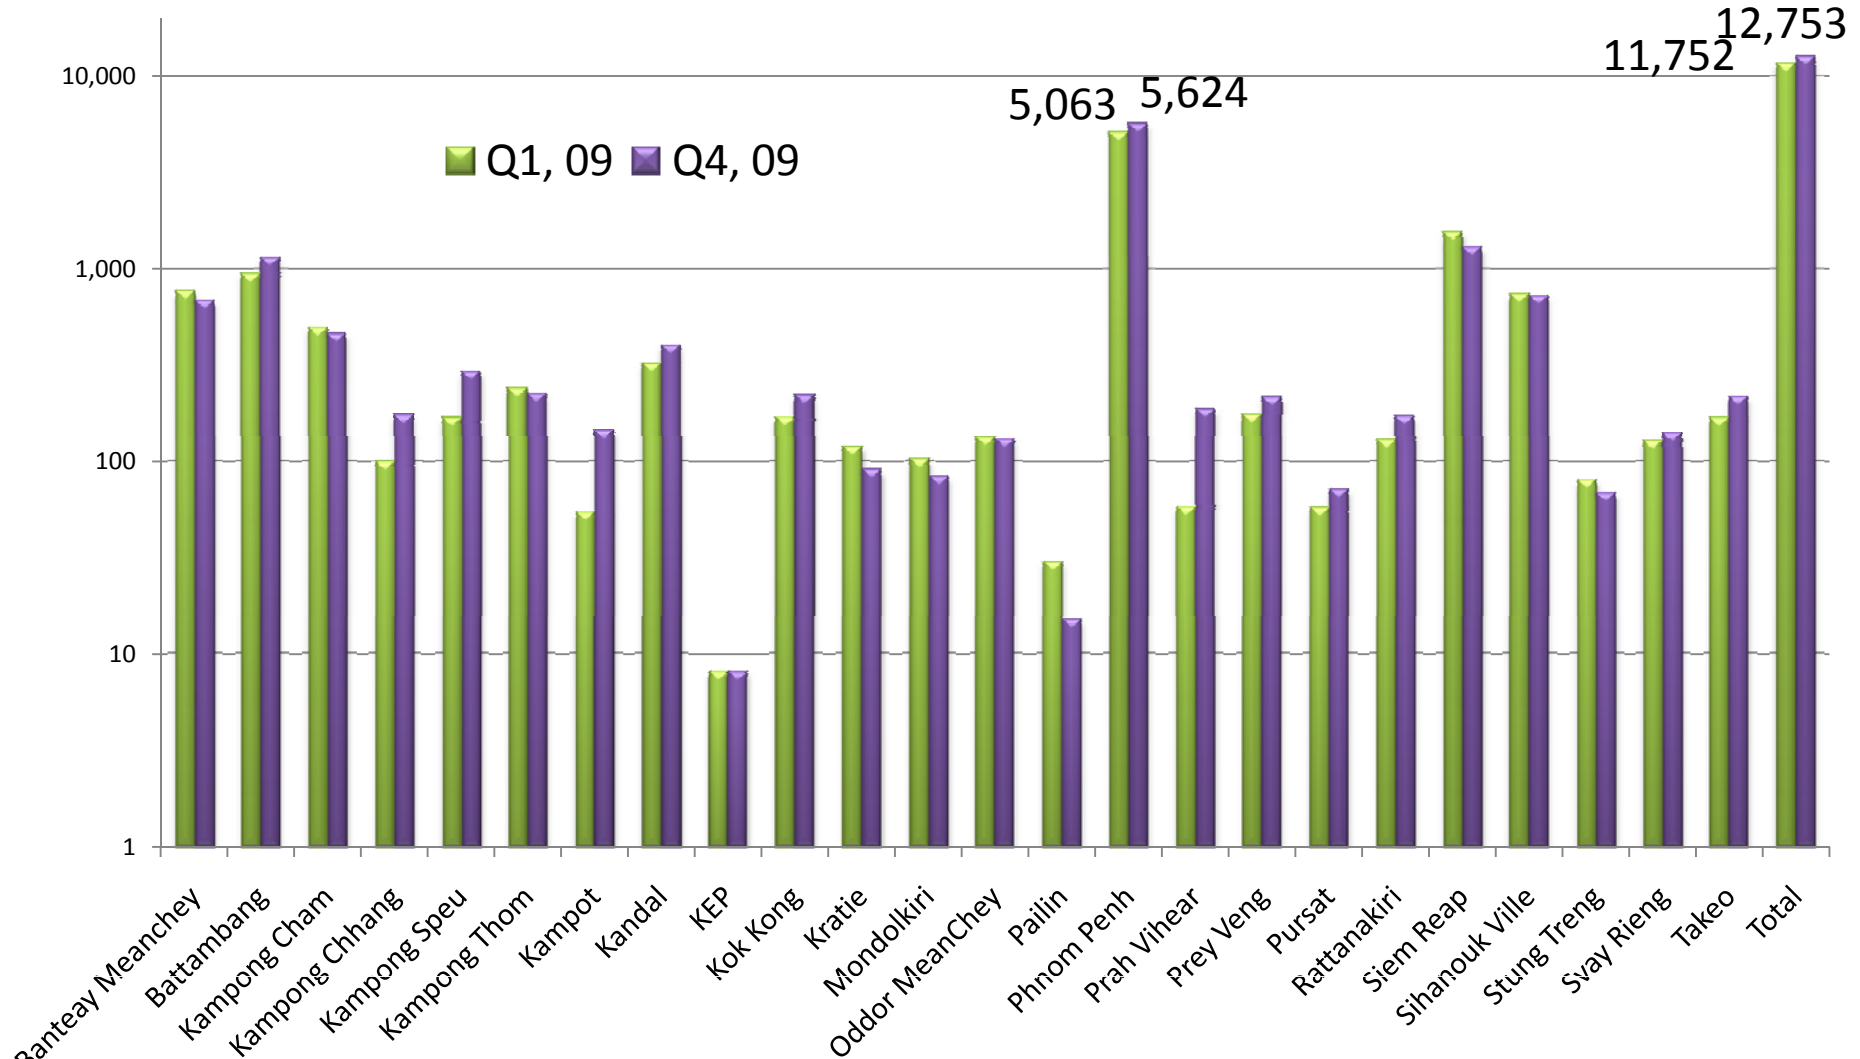

Number of **Brothel-based Worker** by Province, Cambodia

Number of **Beer Promotion** Workers by Province, Cambodia

Note: Chart showed in Log10

Number of **Karaoke** Workers by Province, Cambodia

Note: Chart showed in Log10

Number of **Massage** Workers by Province, Cambodia

Note: Chart showed in Log10

Number of **Freelance** Workers by Province, Cambodia

Note: Chart showed in Log10

Number of **Restaurant, Bar, Beer Garden** Workers by Province, Cambodia