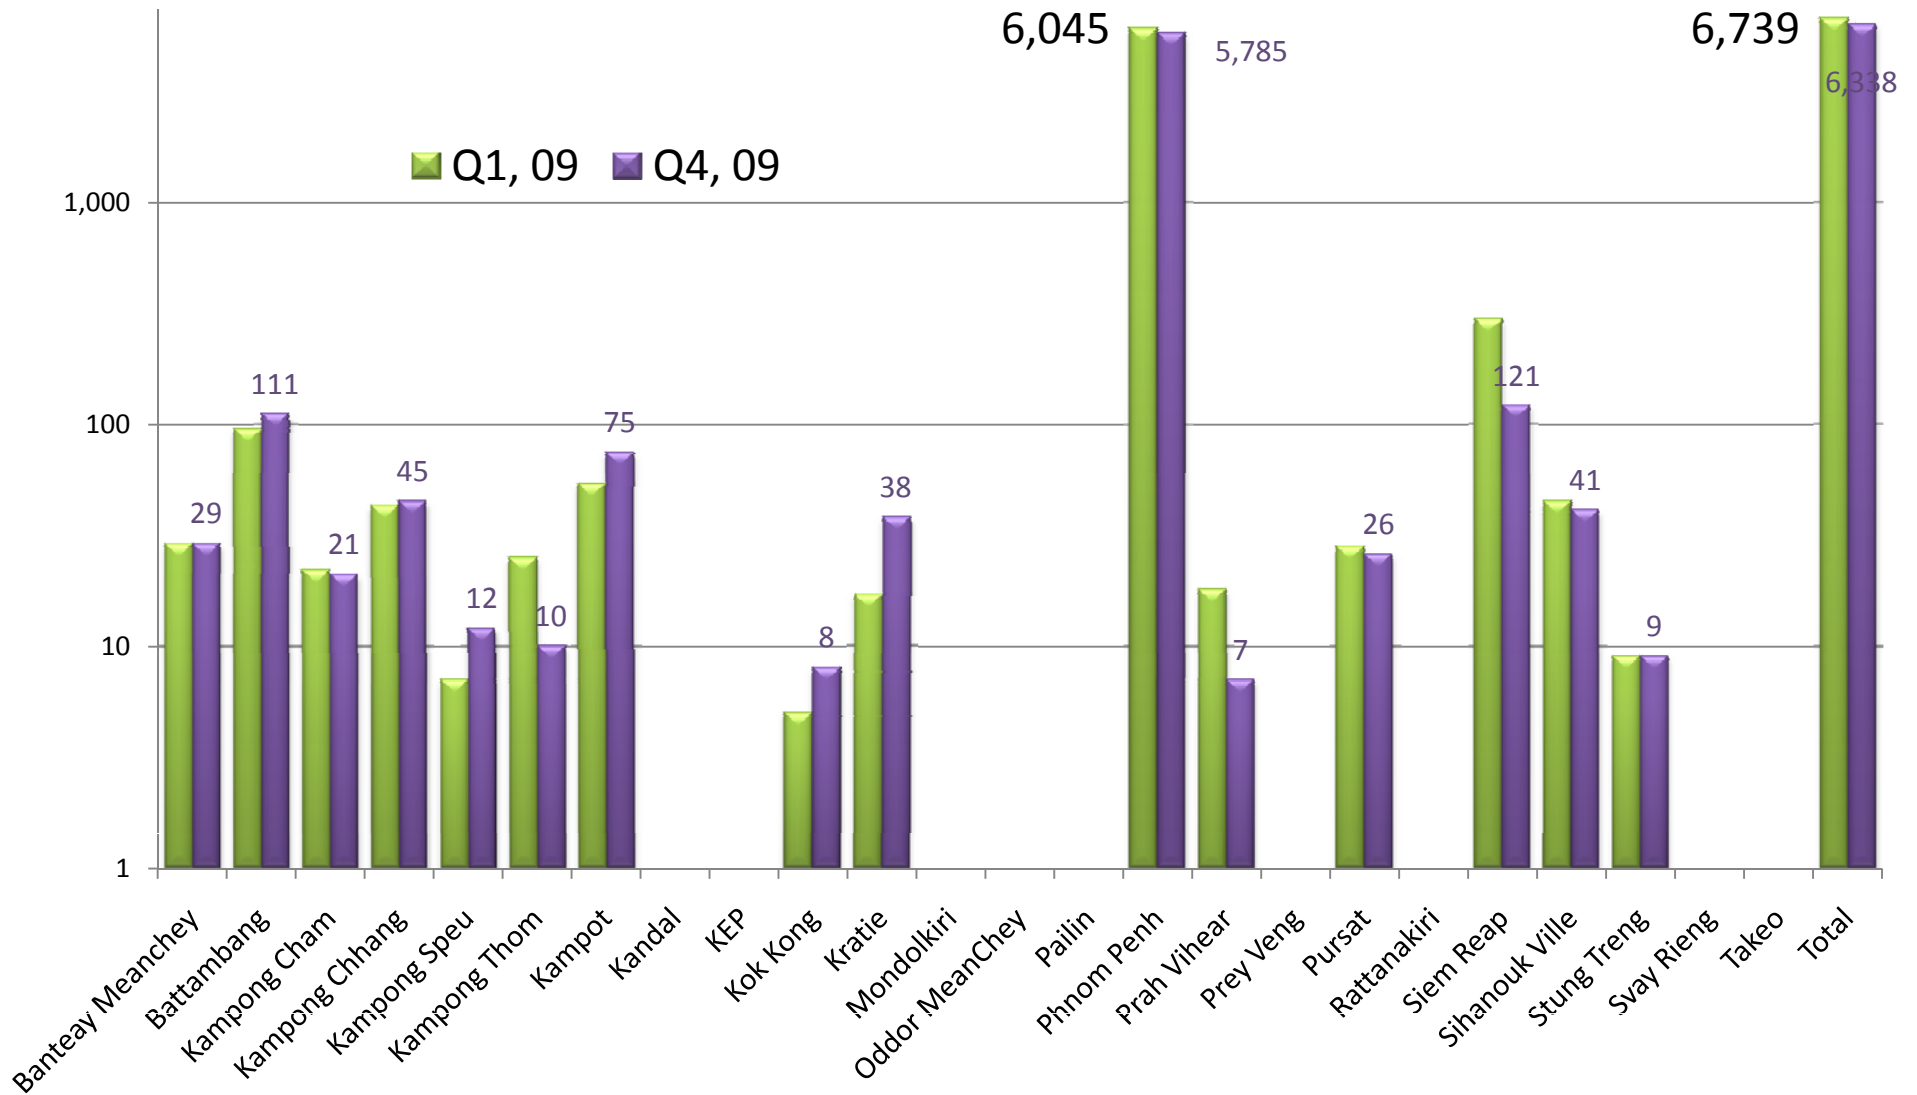

Number of **Beer Promotion** Workers by Province, Cambodia

Note: Chart showed in Log10