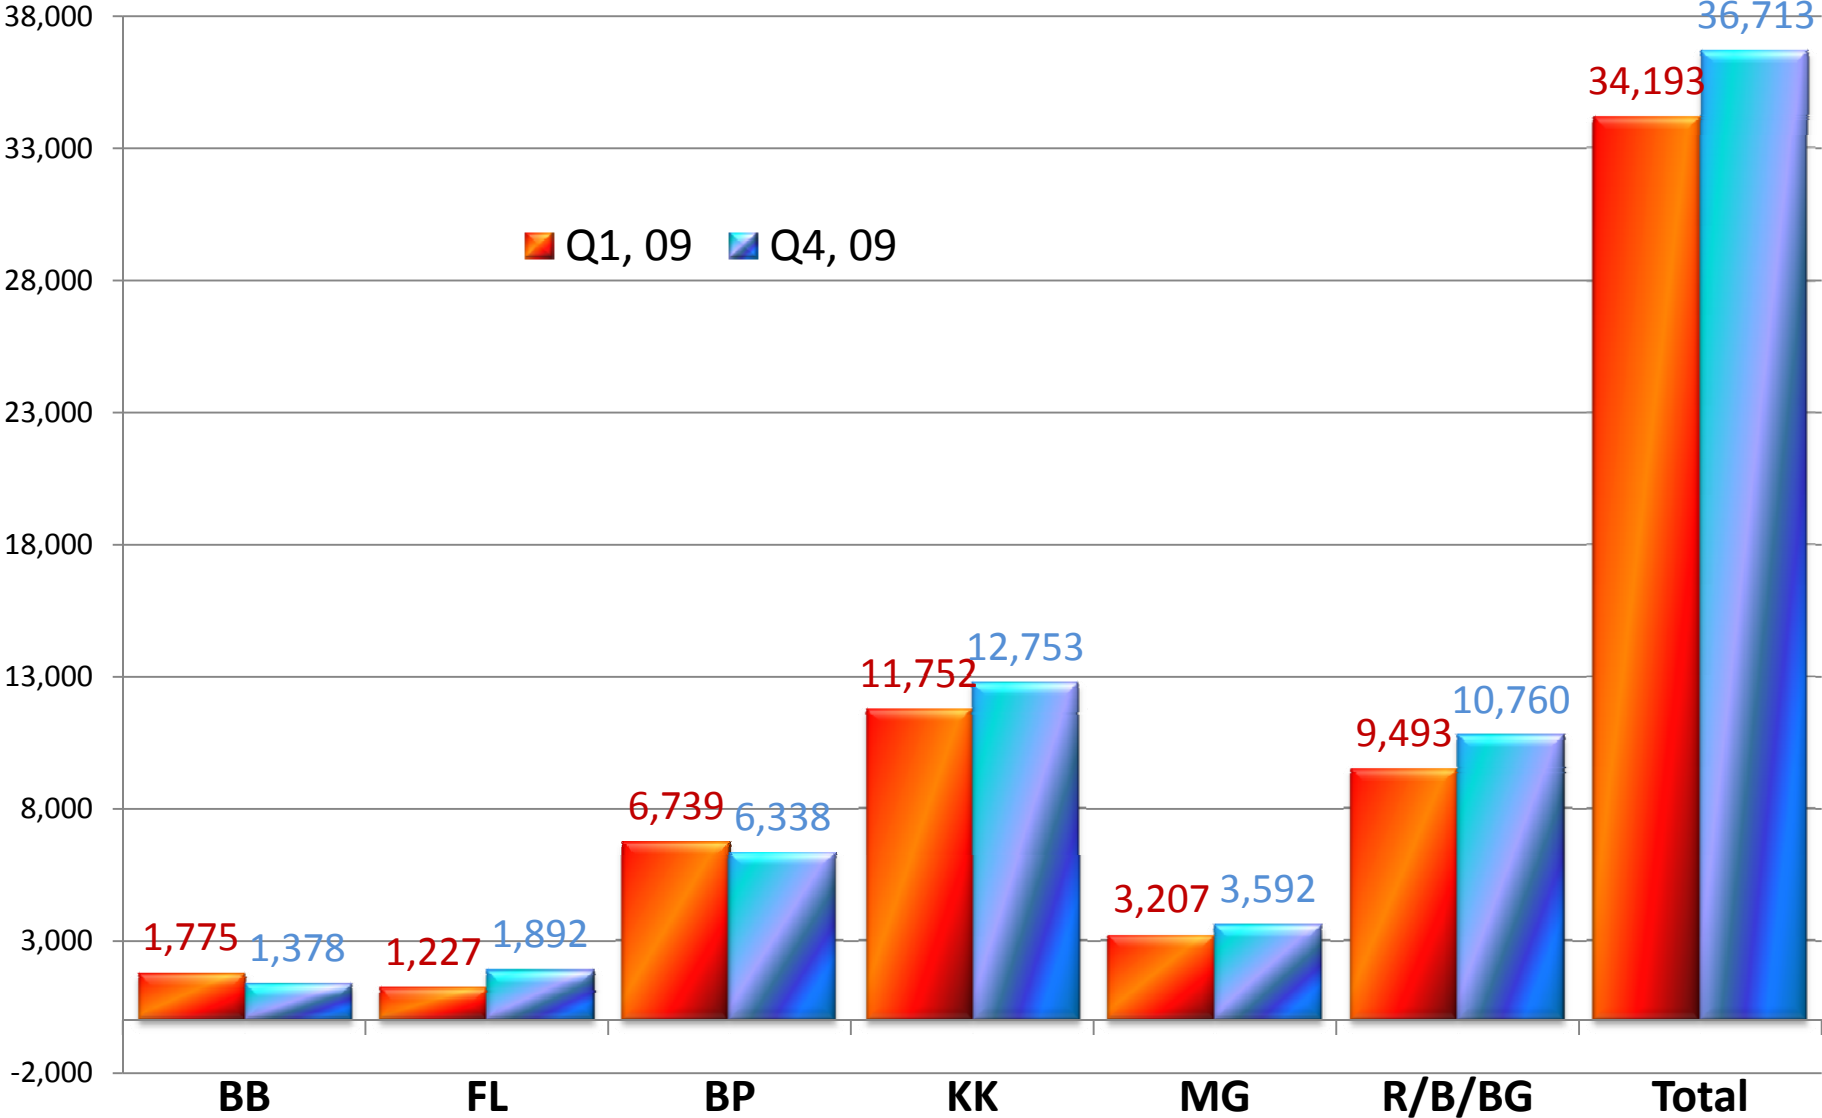

Distribution Number of Entertainment Workers by Category, Cambodia