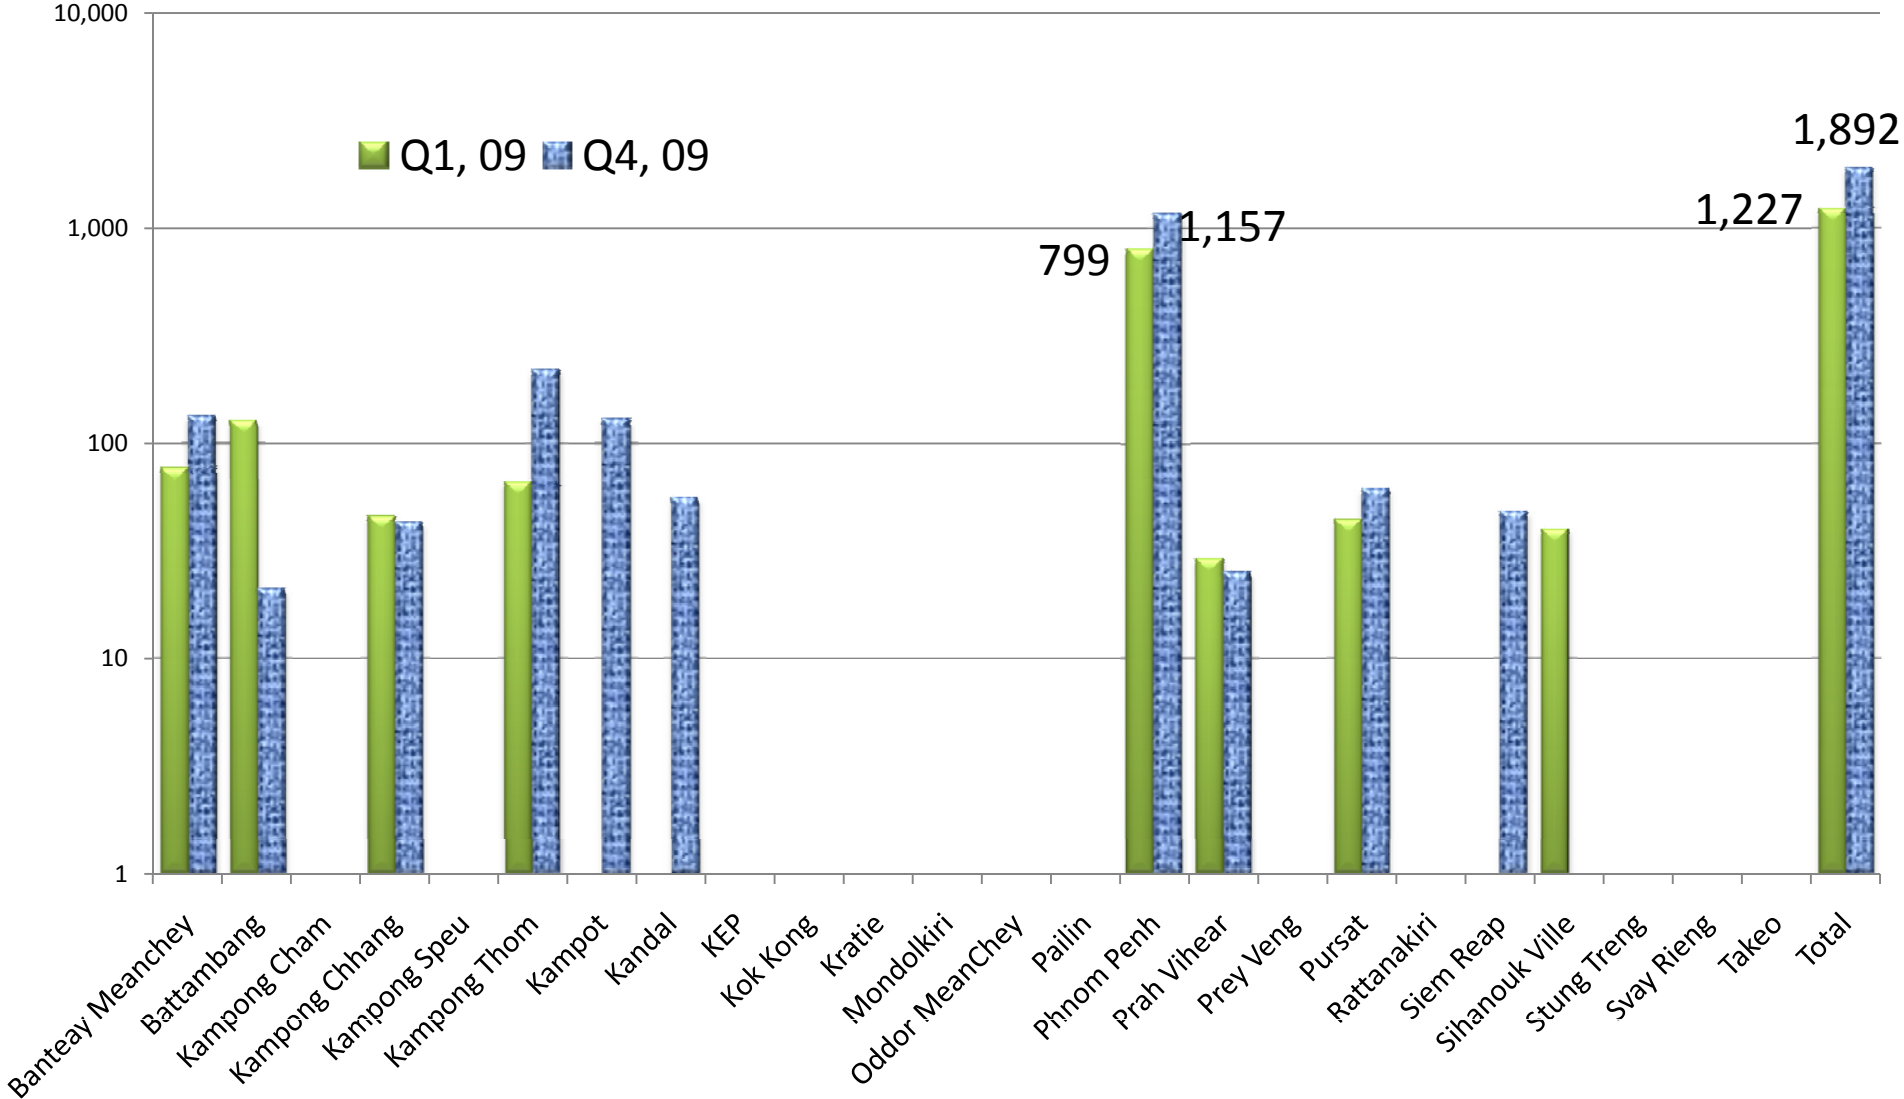

Number of **Freelance** Workers by Province, Cambodia

Note: Chart showed in Log10