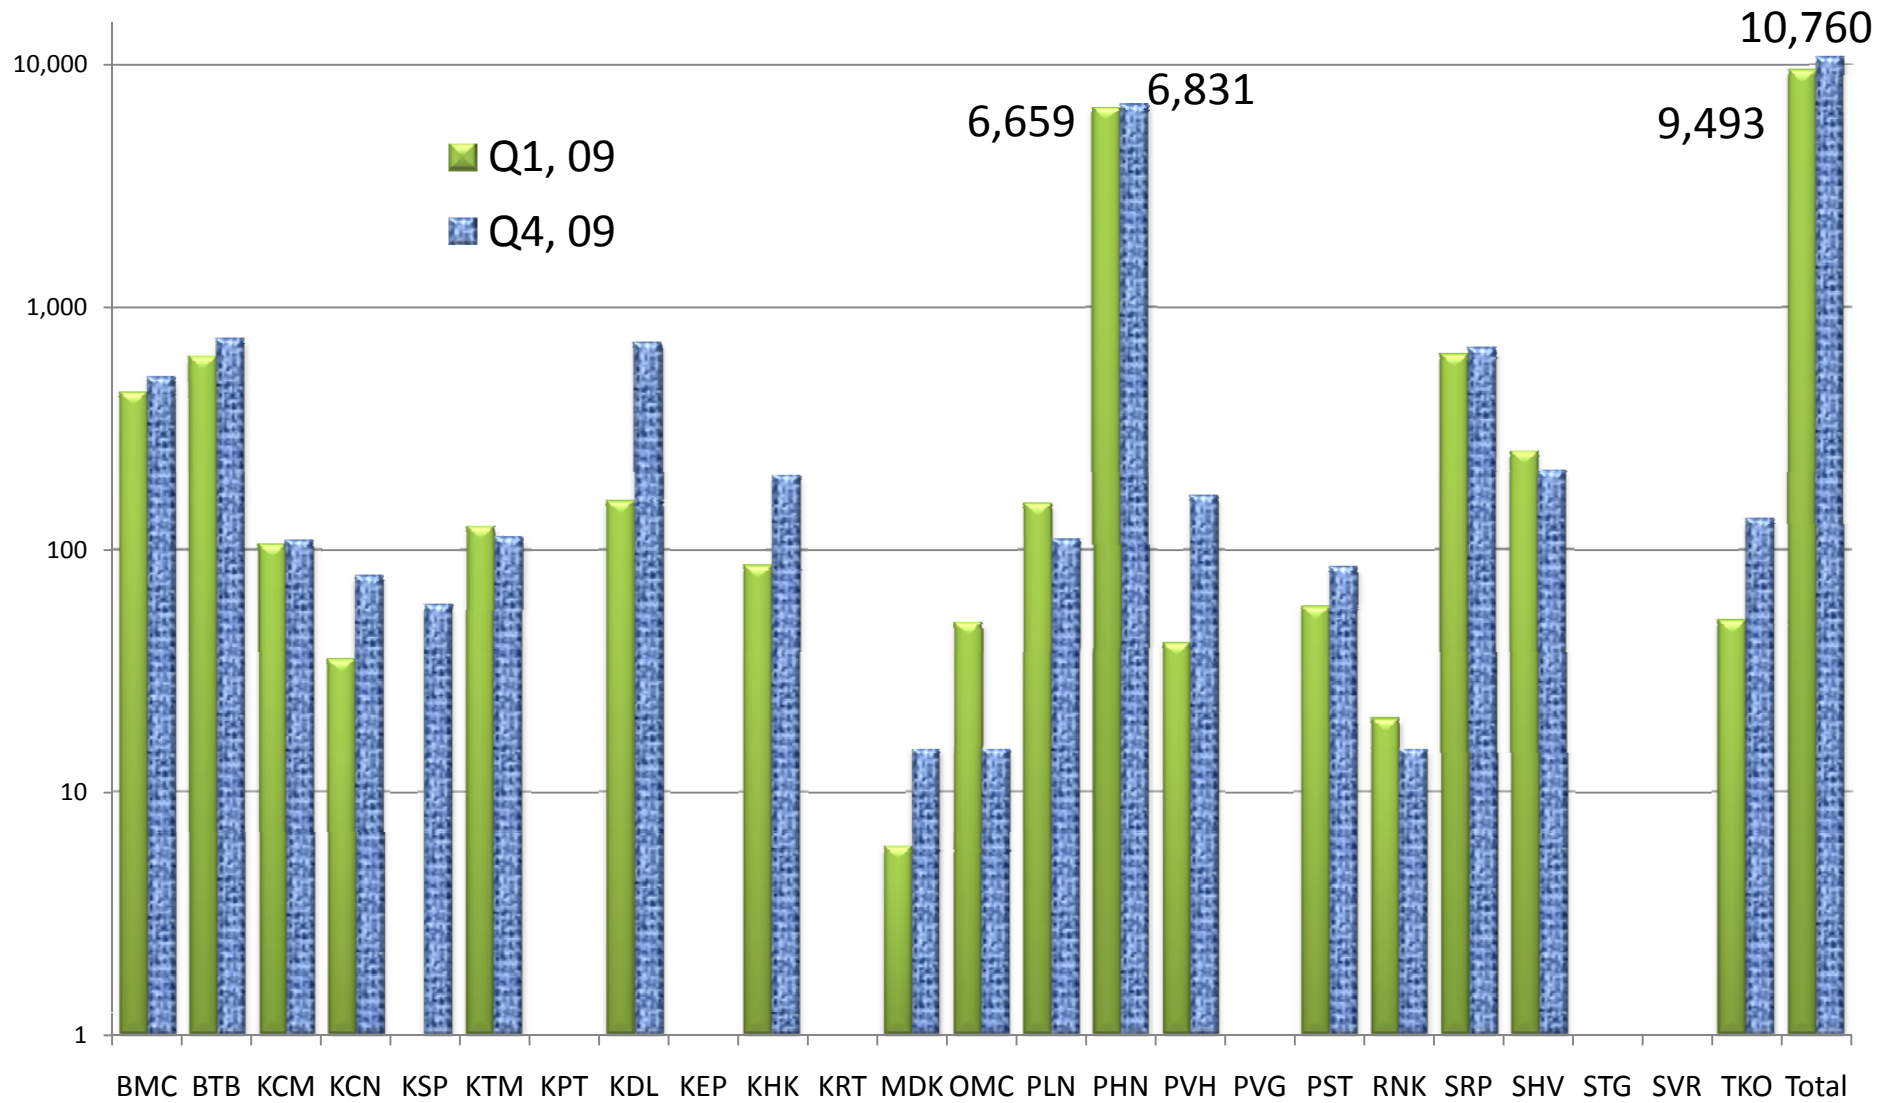

Number of **Massage** Workers by Province, Cambodia

Note: Chart showed in Log10

Number of **Freelance** Workers by Province, Cambodia

Note: Chart showed in Log10

Number of **Restaurant, Bar, Beer Garden** Workers by Province, Cambodia