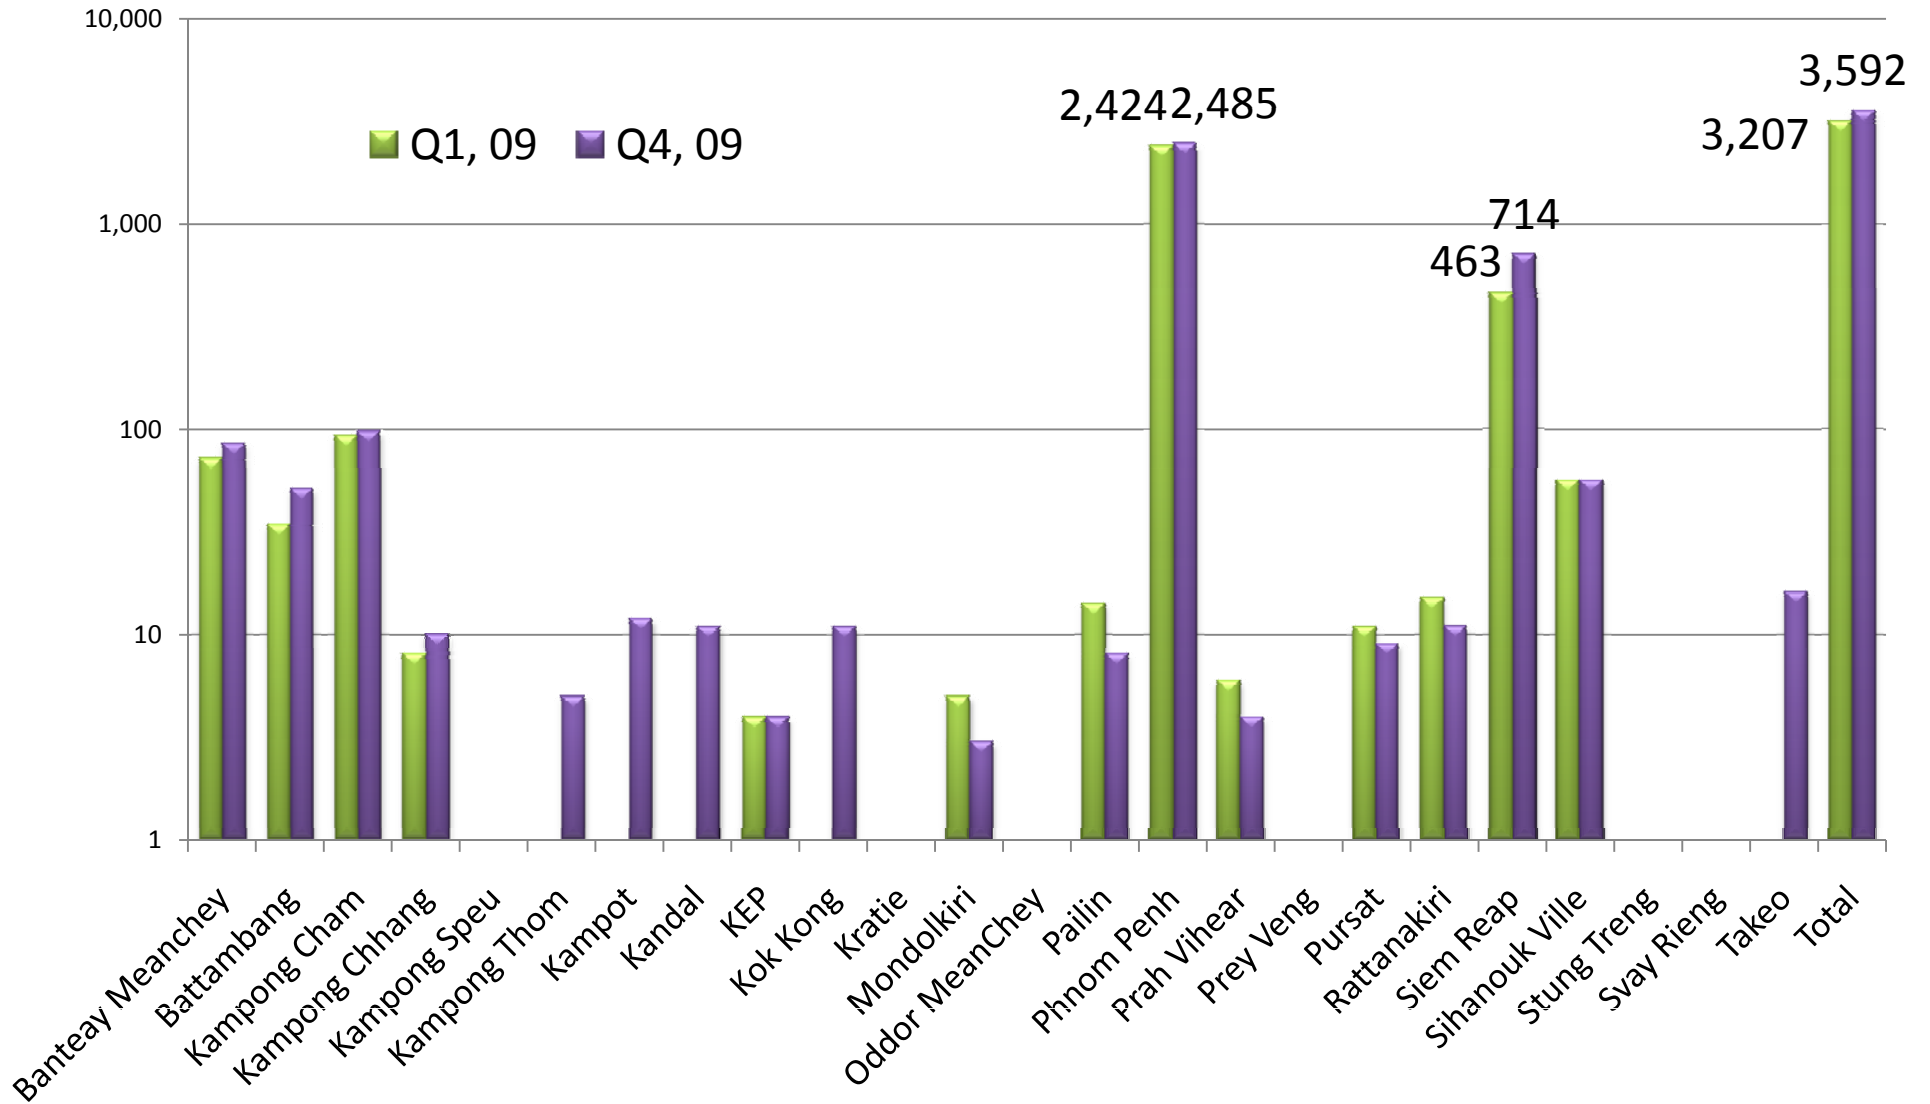

Number of **Brothel-based Worker** by Province, Cambodia

Number of **Beer Promotion** Workers by Province, Cambodia

Note: Chart showed in Log10

Number of **Karaoke** Workers by Province, Cambodia

Note: Chart showed in Log10

Number of **Massage** Workers by Province, Cambodia

Note: Chart showed in Log10

Number of **Freelance** Workers by Province, Cambodia

Note: Chart showed in Log10

Number of **Restaurant, Bar, Beer Garden** Workers by Province, Cambodia