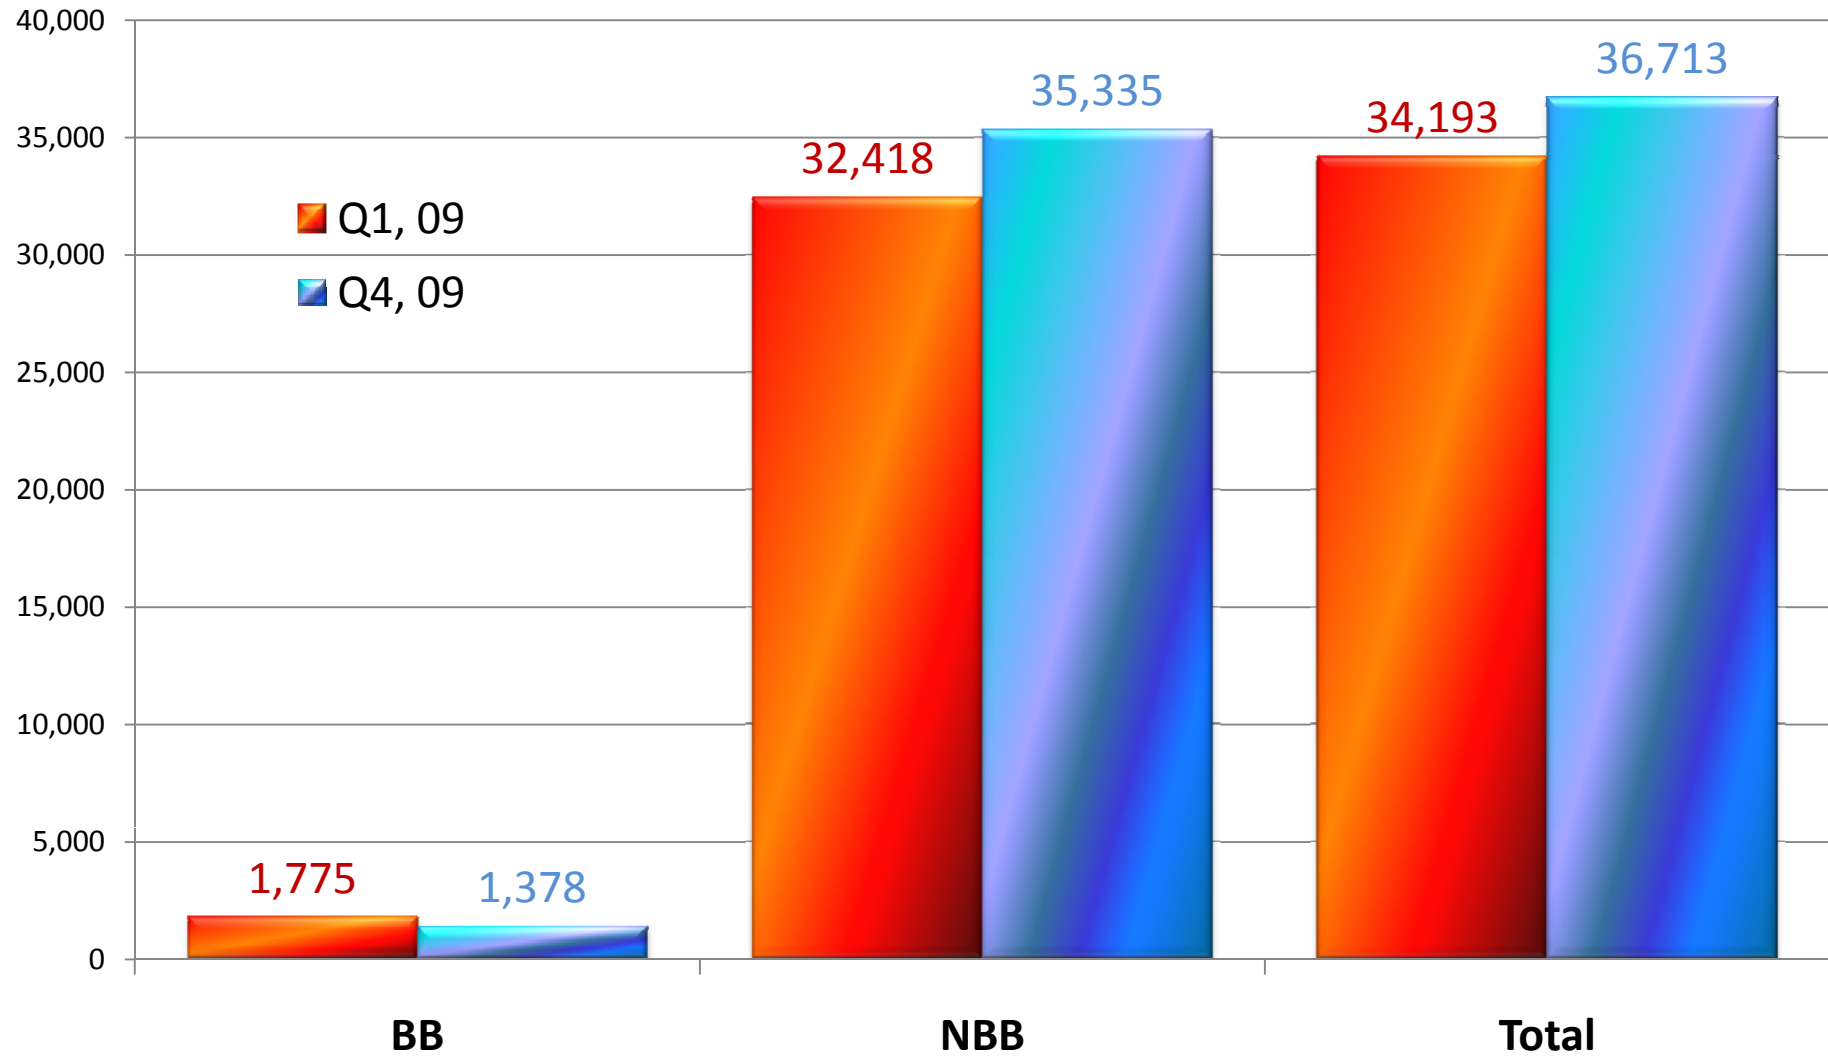

Number of **Massage** Workers by Province, Cambodia

Note: Chart showed in Log10

Number of **Freelance** Workers by Province, Cambodia

Note: Chart showed in Log10

Number of **Restaurant, Bar, Beer Garden** Workers by Province, Cambodia

Note: Chart showed in Log10

Number of Entertainment Workers by Province, Cambodia

Note: Chart showed in Log5

Distribution Number of Entertainment Workers by Category, Cambodia

Distribution Number of Entertainment Workers by Types, Cambodia